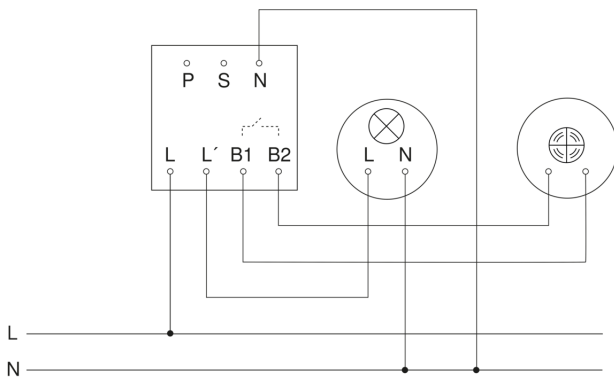

IR Quattro 8m

COM2 - Concealed wiring
EAN 4007841 000356
Article number 000356

Master circuit diagram

Master/slave interconnection circuit diagram